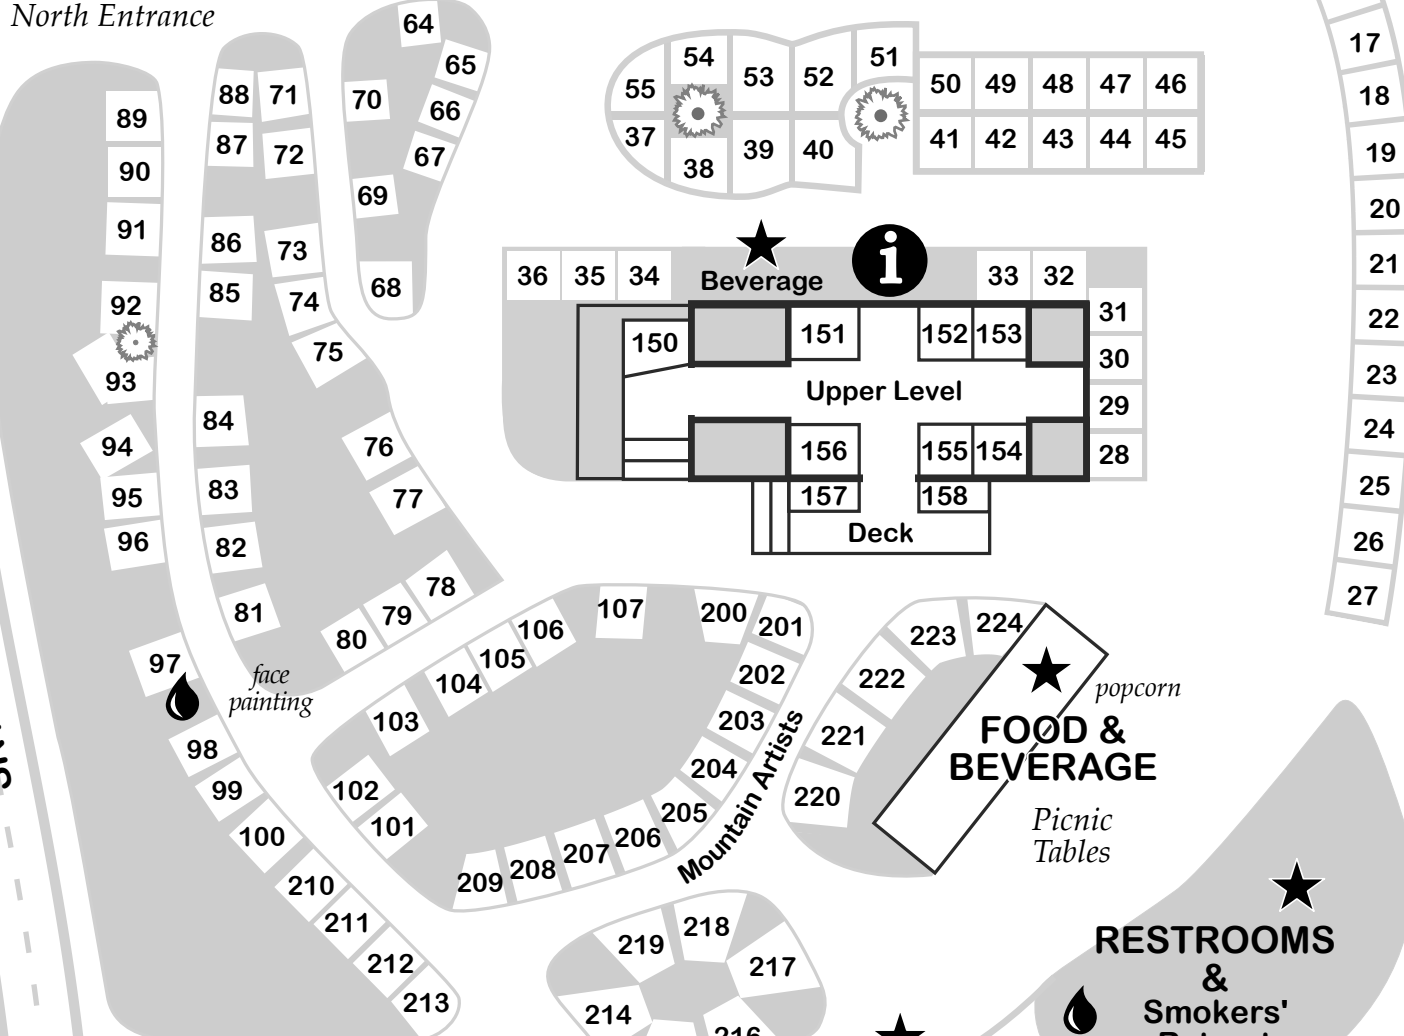

Park over the line, you may pay a fine.

SKYLINE BLVD / HIGHWAY 35

Information ATM  
Lost & Found First Aid  
Gift Certificates Fire Brigade

 Water Fill Stations

North Entrance

South Entrance

map not to scale

 **KIDDIE HOLLOW**

 **Cookies**

 **RESTROOMS & Smokers' Retreat**

 **FOOD & BEVERAGE**

**Mountain Artists**

 **Beverage** 

**Upper Level**

**Deck**

*popcorn*

*Picnic Tables*

*face painting*